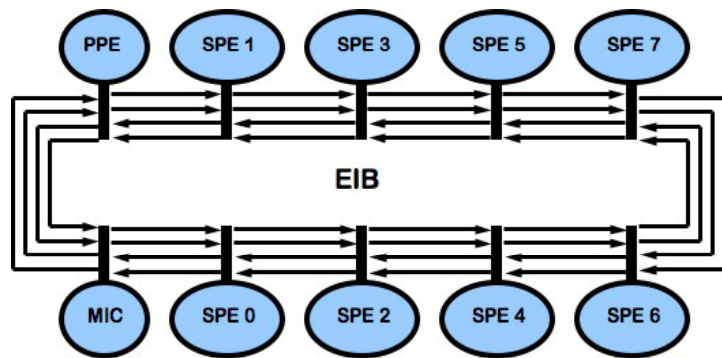

Dealing with Bandwidth Issues

Ashok Srinivasan, Florida State University

- Affinity: Assignment of threads to SPE influences bandwidth for large messages

- Compression: Fast floating point compression can alleviate IO/network bandwidth limitations
 - 2-10 GB/s compression/decompression on 8 or 16 SPEs
 - Compressed size < 70% of original for many data sets