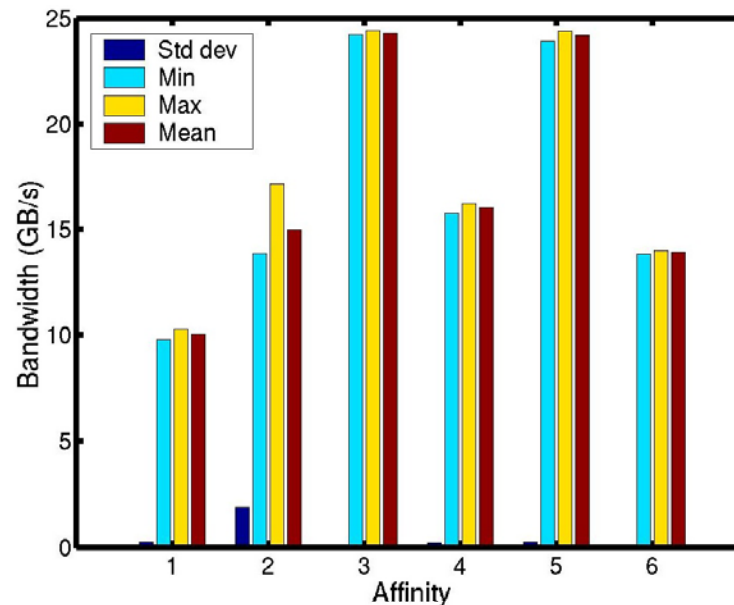

Dealing with Bandwidth Issues

Ashok Srinivasan, Florida State University

- Affinity: Assignment of threads to SPE influences bandwidth for large messages

- Compression: Fast floating point compression can alleviate IO/network bandwidth limitations
 - 2-10 GB/s compression/decompression on 8 or 16 SPEs
 - Compressed size < 70% of original for many data sets